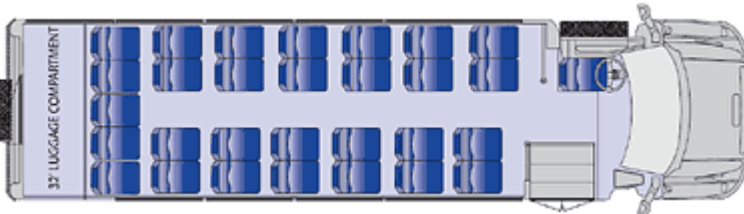

212 301 Boulevard East | Bradenton FL 34208
ph: 877.287.7287 fax: 941.746.8834
<http://www.getawaybus.com>

GLAVAL: TITAN FLOORPLANS

25 Passengers plus driver, w/secure rear cargo area.

29 Passengers plus driver.

29 Passengers plus driver, w/secure rear cargo area.

28 Passengers plus 2 wheelchairs and driver.

212 301 Boulevard East | Bradenton FL 34208
ph: 877.287.7287 fax: 941.746.8834
<http://www.getawaybus.com>

35 Passengers plus driver.

40 Passengers plus driver, w/secure rear cargo area.

45 Passengers plus driver.