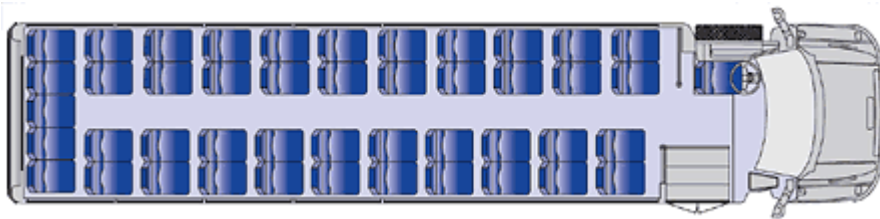

29 Passengers plus driver, w/secure rear cargo area.

28 Passengers plus 2 wheelchairs and driver.

212 301 Boulevard East | Bradenton FL 34208
ph: 877.287.7287 fax: 941.746.8834
<http://www.getawaybus.com>

35 Passengers plus driver.

40 Passengers plus driver, w/secure rear cargo area.

45 Passengers plus driver.