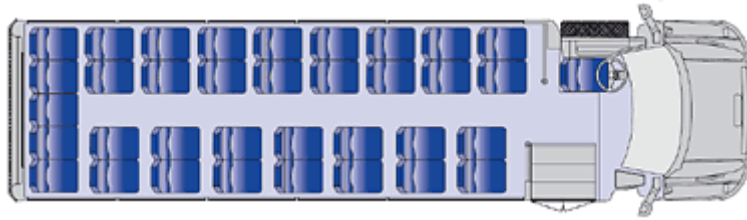

212 301 Boulevard East | Bradenton FL 34208
ph: 877.287.7287 fax: 941.746.8834
<http://www.getawaybus.com>

GLAVAL: TITAN FLOORPLANS

25 Passengers plus driver, w/secure rear cargo area.

29 Passengers plus driver.

29 Passengers plus driver, w/secure rear cargo area.

28 Passengers plus 2 wheelchairs and driver.

212 301 Boulevard East | Bradenton FL 34208
ph: 877.287.7287 fax: 941.746.8834
<http://www.getawaybus.com>

35 Passengers plus driver.

40 Passengers plus driver, w/secure rear cargo area.

45 Passengers plus driver.