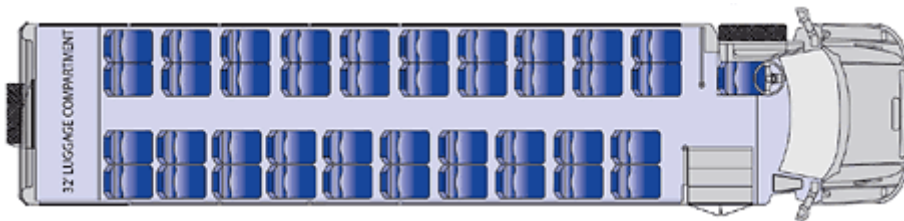

29 Passengers plus driver, w/secure rear cargo area.

28 Passengers plus 2 wheelchairs and driver.

212 301 Boulevard East | Bradenton FL 34208
ph: 877.287.7287 fax: 941.746.8834
<http://www.getawaybus.com>

35 Passengers plus driver.

40 Passengers plus driver, w/secure rear cargo area.

45 Passengers plus driver.