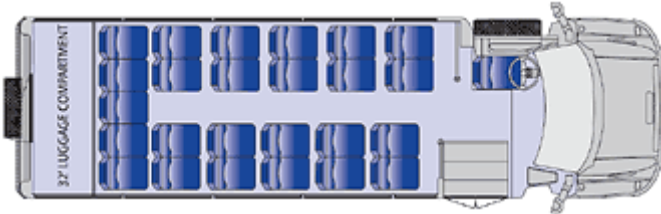

212 301 Boulevard East | Bradenton FL 34208
ph: 877.287.7287 fax: 941.746.8834
<http://www.getawaybus.com>

GLAVAL: TITAN FLOORPLANS

25 Passengers plus driver, w/secure rear cargo area.

29 Passengers plus driver.