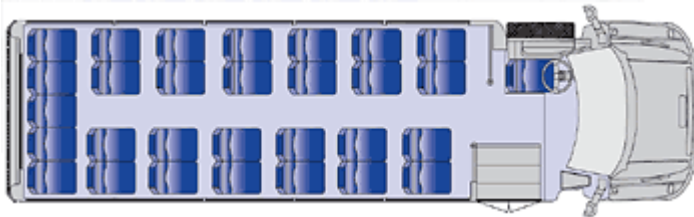

212 301 Boulevard East | Bradenton FL 34208
ph: 877.287.7287 fax: 941.746.8834
<http://www.getawaybus.com>

GLAVAL: TITAN FLOORPLANS

25 Passengers plus driver, w/secure rear cargo area.

29 Passengers plus driver.

35 Passengers plus driver.

40 Passengers plus driver, w/secure rear cargo area.

45 Passengers plus driver.