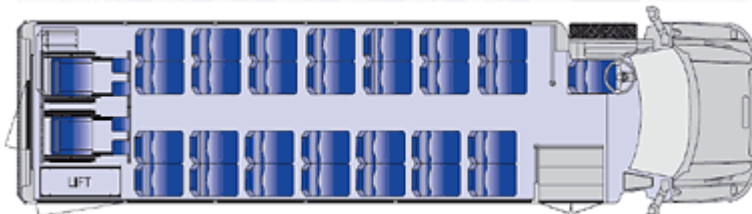

212 301 Boulevard East | Bradenton FL 34208
ph: 877.287.7287 fax: 941.746.8834
<http://www.getawaybus.com>

GLAVAL: TITAN FLOORPLANS

25 Passengers plus driver, w/secure rear cargo area.

29 Passengers plus driver.

29 Passengers plus driver, w/secure rear cargo area.

28 Passengers plus 2 wheelchairs and driver.

212 301 Boulevard East | Bradenton FL 34208
ph: 877.287.7287 fax: 941.746.8834
<http://www.getawaybus.com>

35 Passengers plus driver.

40 Passengers plus driver, w/secure rear cargo area.

45 Passengers plus driver.