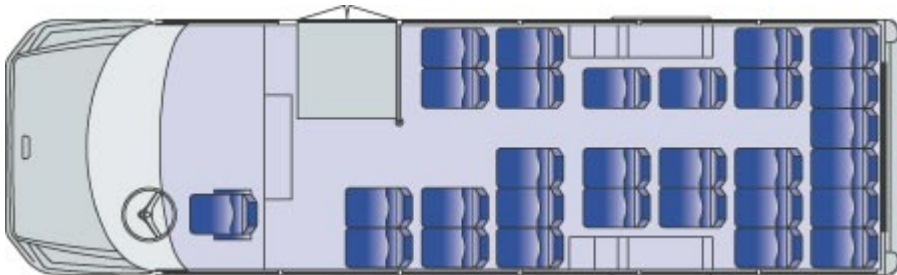

28 Passengers plus driver.