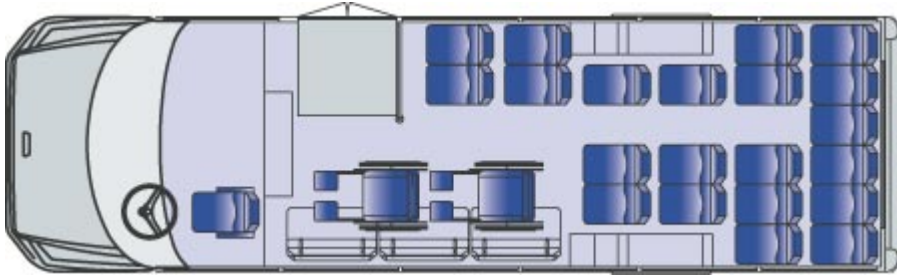

21 Passengers plus 2 wheelchairs and driver.