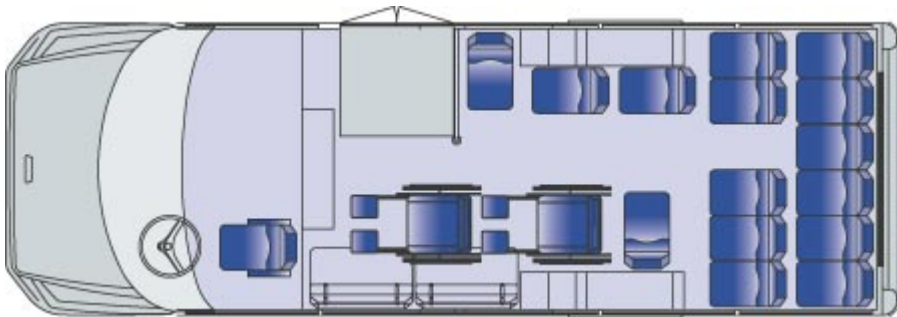

212 301 Boulevard East | Bradenton FL 34208
ph: 877.287.7287 fax: 941.746.8834
<http://www.getawaybus.com>

GLAVAL: EASY ON FLOORPLANS

Create a floor plan to fit your specs.

15 Passengers, plus 2 wheelchairs and driver.