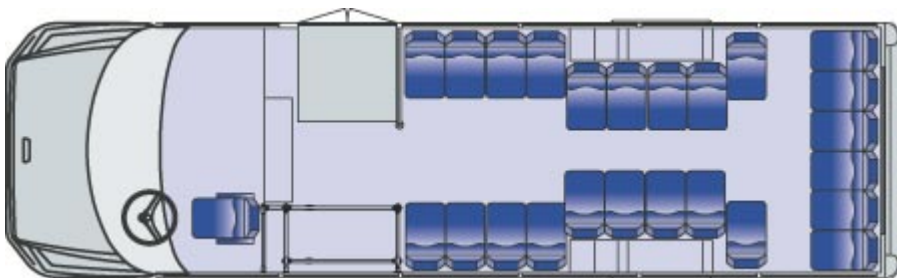

212 301 Boulevard East | Bradenton FL 34208
ph: 877.287.7287 fax: 941.746.8834
<http://www.getawaybus.com>

GLAVAL: EASY ON FLOORPLANS

Create a floor plan to fit your specs.

15 Passengers, plus 2 wheelchairs and driver.